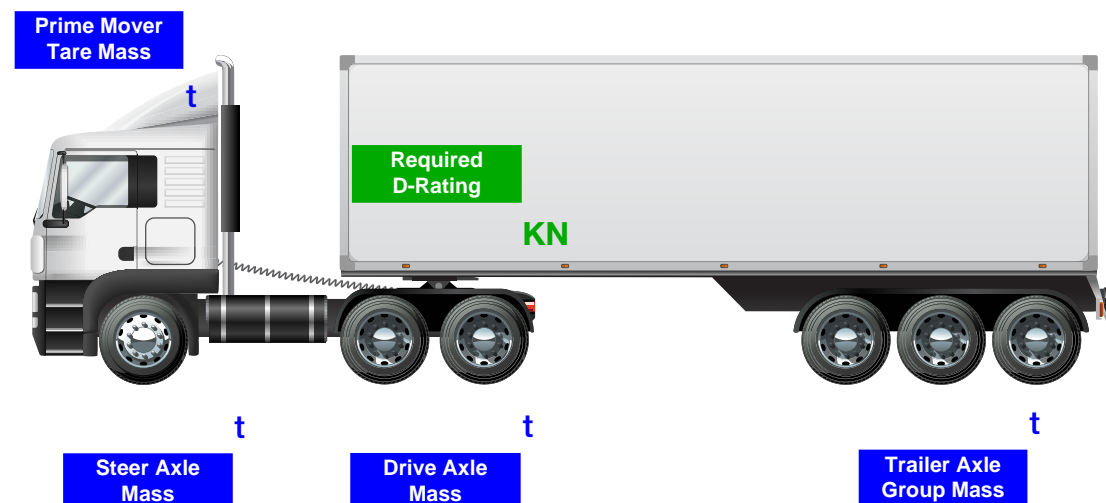

PRIME MOVER D-RATING CALCULATOR (AS 4968.1:2023)

SINGLE TRAILER

(See next page for Multi Trailer Combination)

PRIME MOVER D-RATING CALCULATOR (AS 4968.1:2023)

MULTI TRAILER COMBINATION